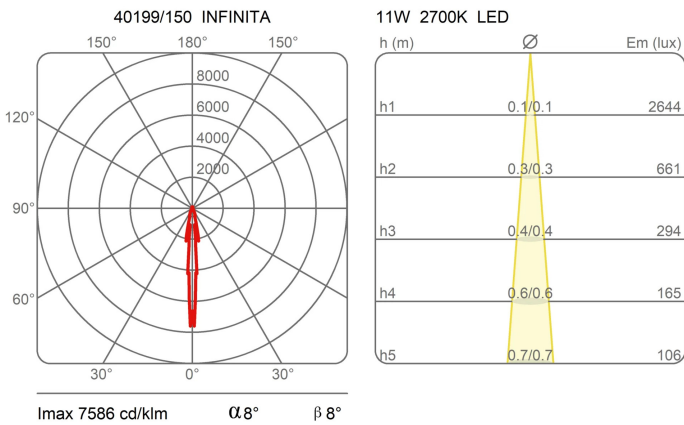

Light Module Infinita

Length 150 cm

Marta Sansoni

colors

Typology Pendant
Utilisation Indoor

24V 10 W 1000 lm

diffuse light

Clear glass lamp body available in three lengths: 70 cm, 120 cm and 150 cm.
Diameter 5,6 cm.

Family Light module Infinita
 Typology Pendant
 Utilisation Indoor

Dimensions

Height 150 cm
 Diameter 5,6 cm
 Power supply cable length 250 cm
 Weight 1.5 Kg

Materials

Structure glass aluminium Canopy aluminium

Voltage	24V	Watt	10 W
Power unit	Excluded	Lumen	1000 lm
Mounting Power Supply	External	CRI	>90
		Duration	50000 h
		CCT	2700 K
		Energy class	E

Certifications

Photometric curves

Colour variant code

40199/150